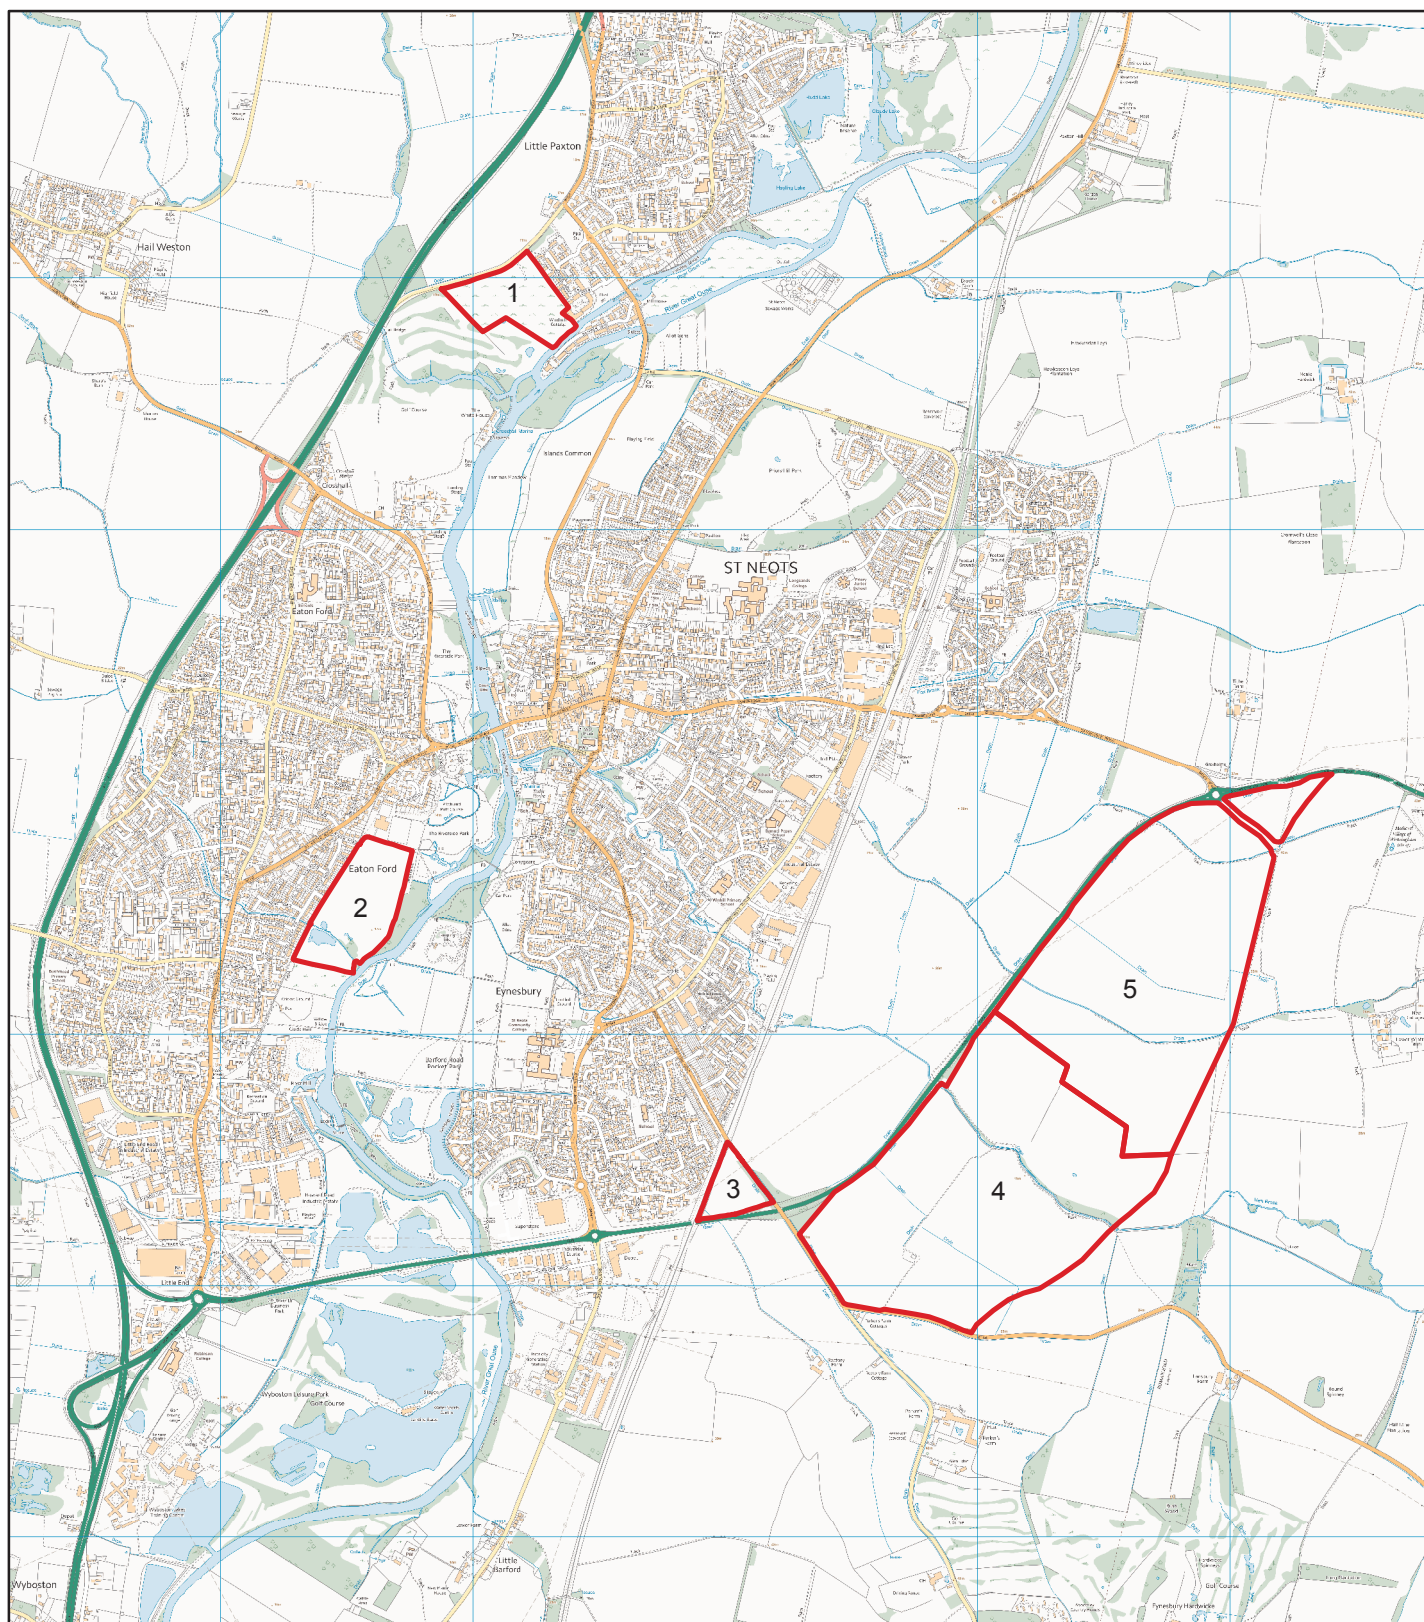

Omission Sites: Matter 7, St Neots

Scale =1:30,000
Date Created: 07/09/2018

1. Riversfield
2. East of Brook Road, Eaton Socon
3. Land between East Coast Railway line and A428
4. East of Potton Road, South of A428
5. South east of A428 from Roundabout with B1425