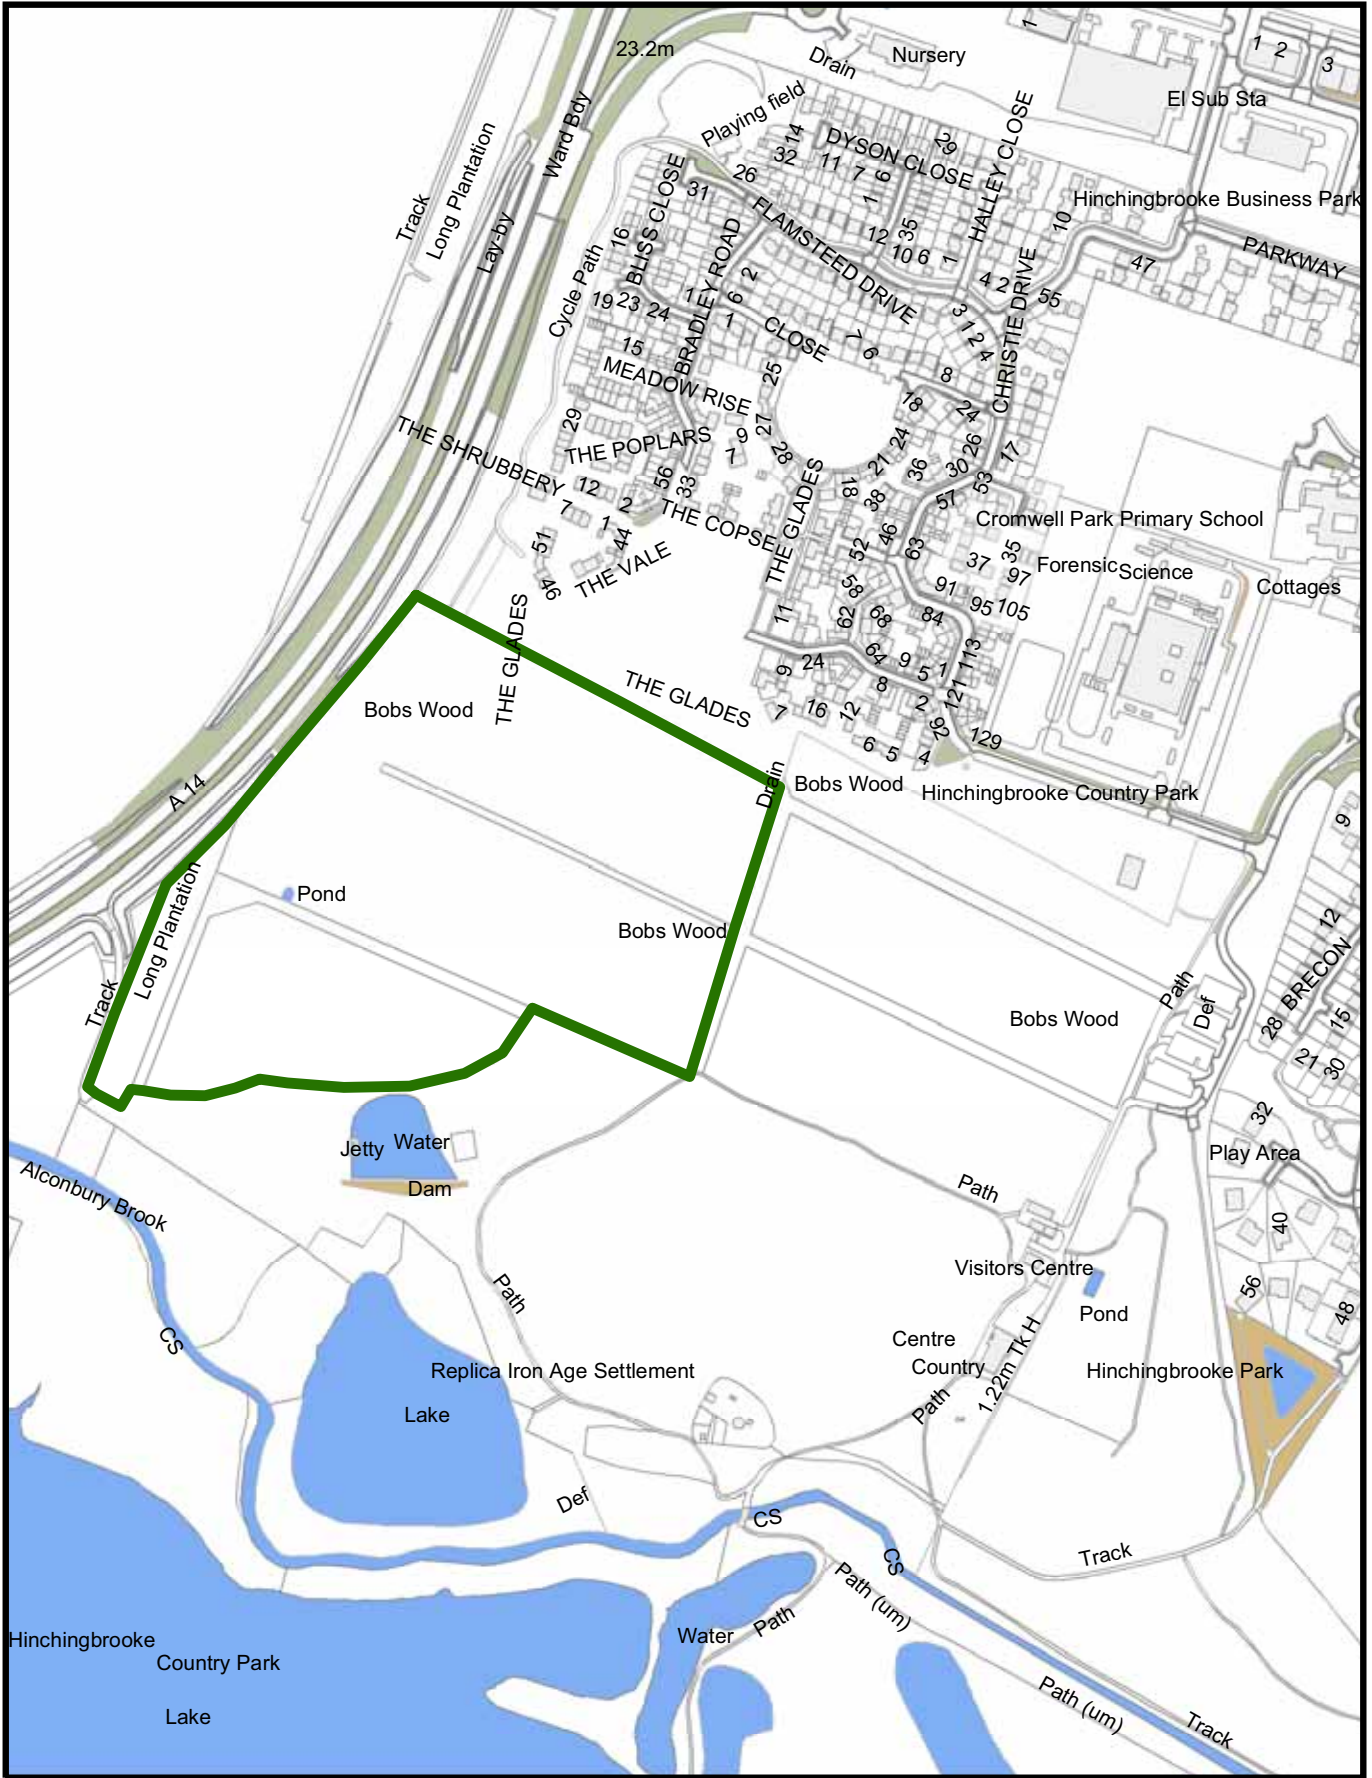

The Dogs on Leads (Huntingdonshire) Order 2007

Riverside Park, Riverside Road Huntingdon

Revised October 2007

 Leads - Land Designated Specifically

Maps reproduced from the Ordnance Survey Mapping with the permission of the Controller of Her Majesty's Stationery Officer (C) Crown Copyright. Unauthorised reproduction infringes Crown Copyright and may lead to prosecution of civil proceedings. HDC 100022322

Huntingdonshire

The Dogs on Leads (Huntingdonshire) Order 2007

Hinchingsbrooke Country Park Huntingdon

Revised October 2007

 Leads - Land Designated Specifically

Maps reproduced from the Ordnance Survey Mapping with the permission of the Controller of Her Majesty's Stationery Officer (C) Crown Copyright. Unauthorised reproduction infringes Crown Copyright and may lead to prosecution of civil proceedings. HDC 10002322