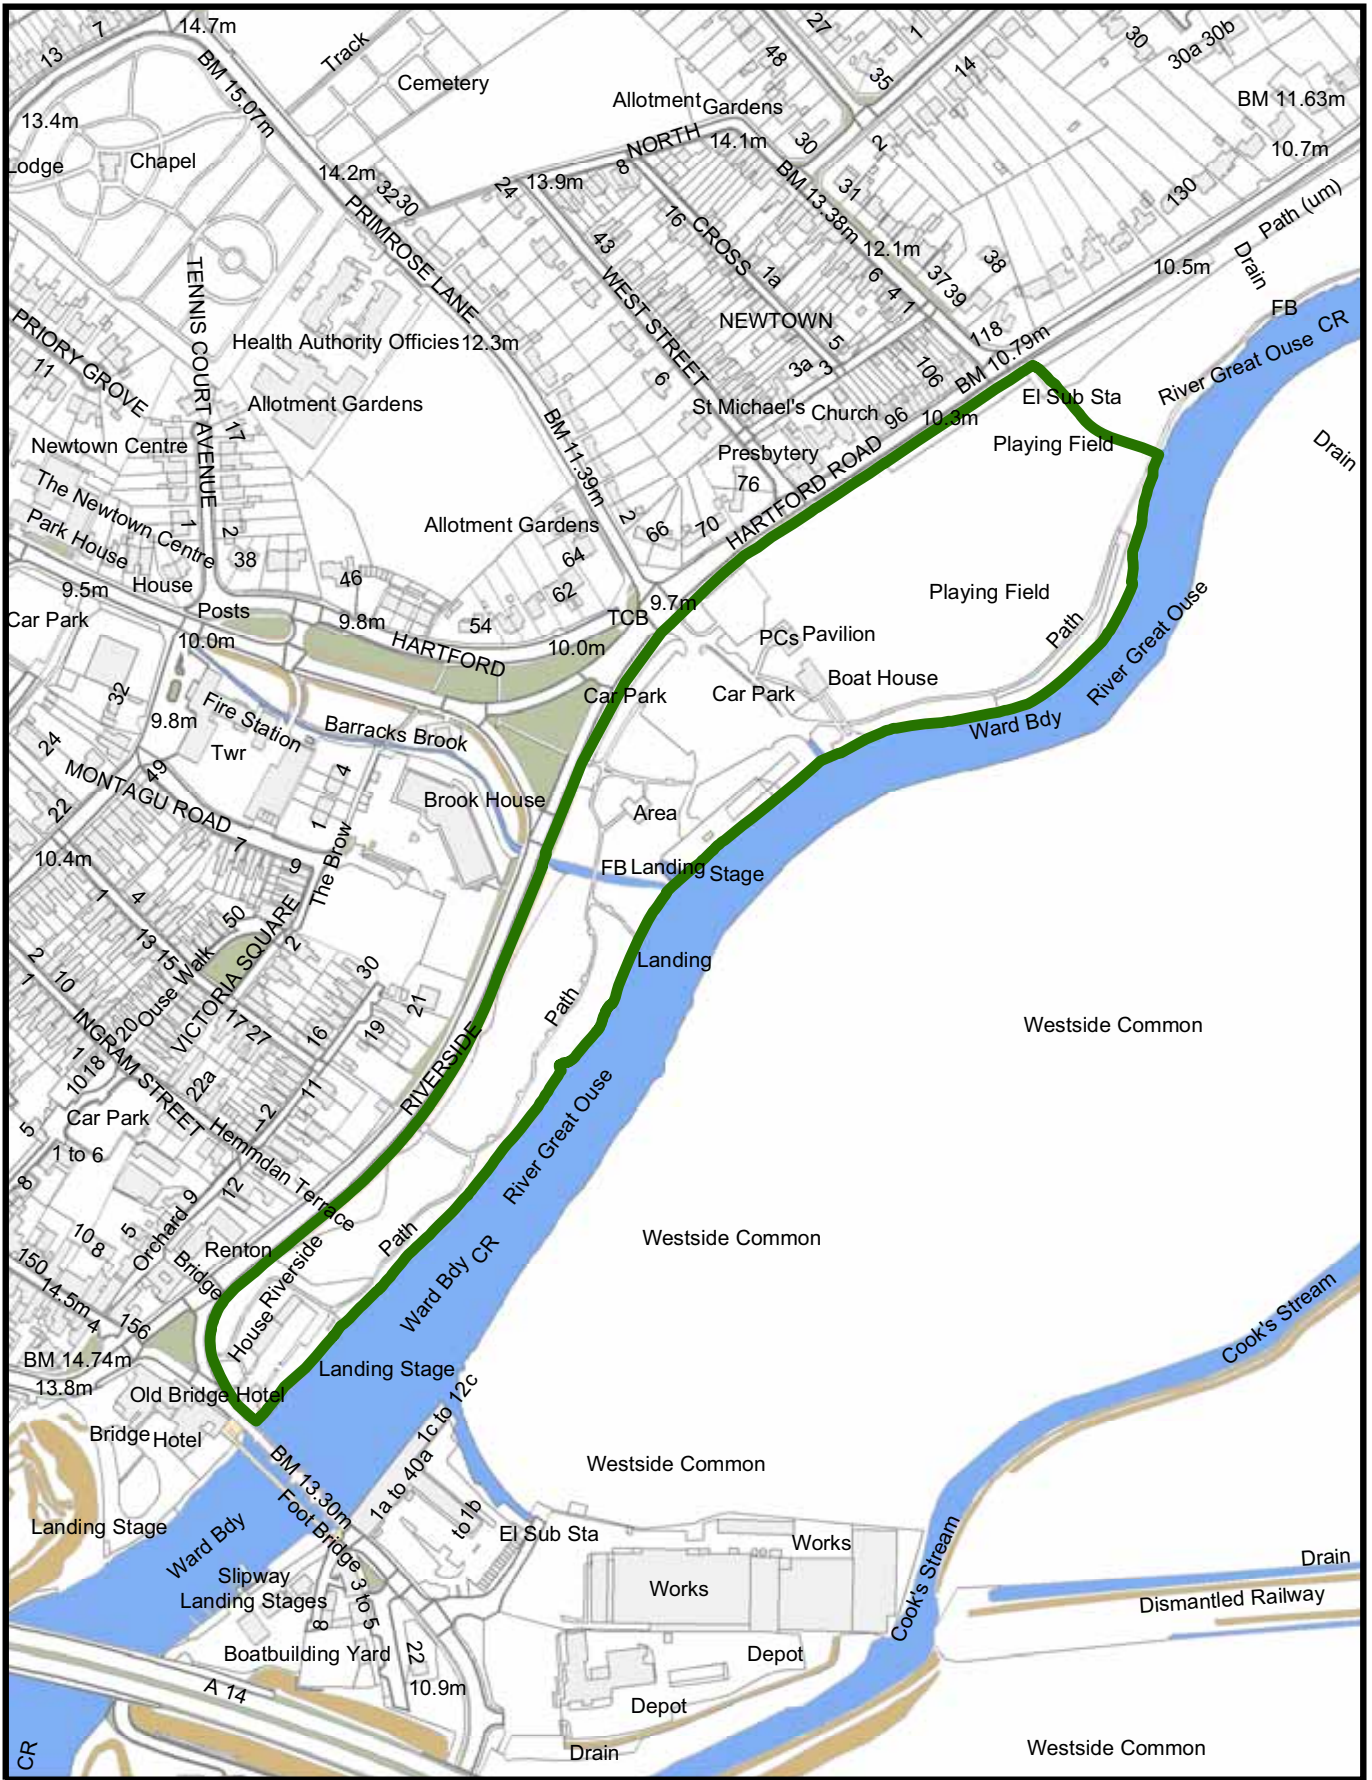

The Dogs on Leads (Huntingdonshire) Order 2007

Riverside Park, Riverside Road Huntingdon

Revised October 2007

 Leads - Land Designated Specifically

Maps reproduced from the Ordnance Survey Mapping with the permission of the Controller of Her Majesty's Stationery Officer (C) Crown Copyright. Unauthorised reproduction infringes Crown Copyright and may lead to prosecution of civil proceedings. HDC 100022322

Huntingdonshire

The Dogs on Leads (Huntingdonshire) Order 2007

Hinchingsbrooke Country Park Huntingdon

Revised October 2007

 Leads - Land Designated Specifically

Maps reproduced from the Ordnance Survey Mapping with the permission of the Controller of Her Majesty's Stationery Officer (C) Crown Copyright. Unauthorised reproduction infringes Crown Copyright and may lead to prosecution of civil proceedings. HDC 10002322