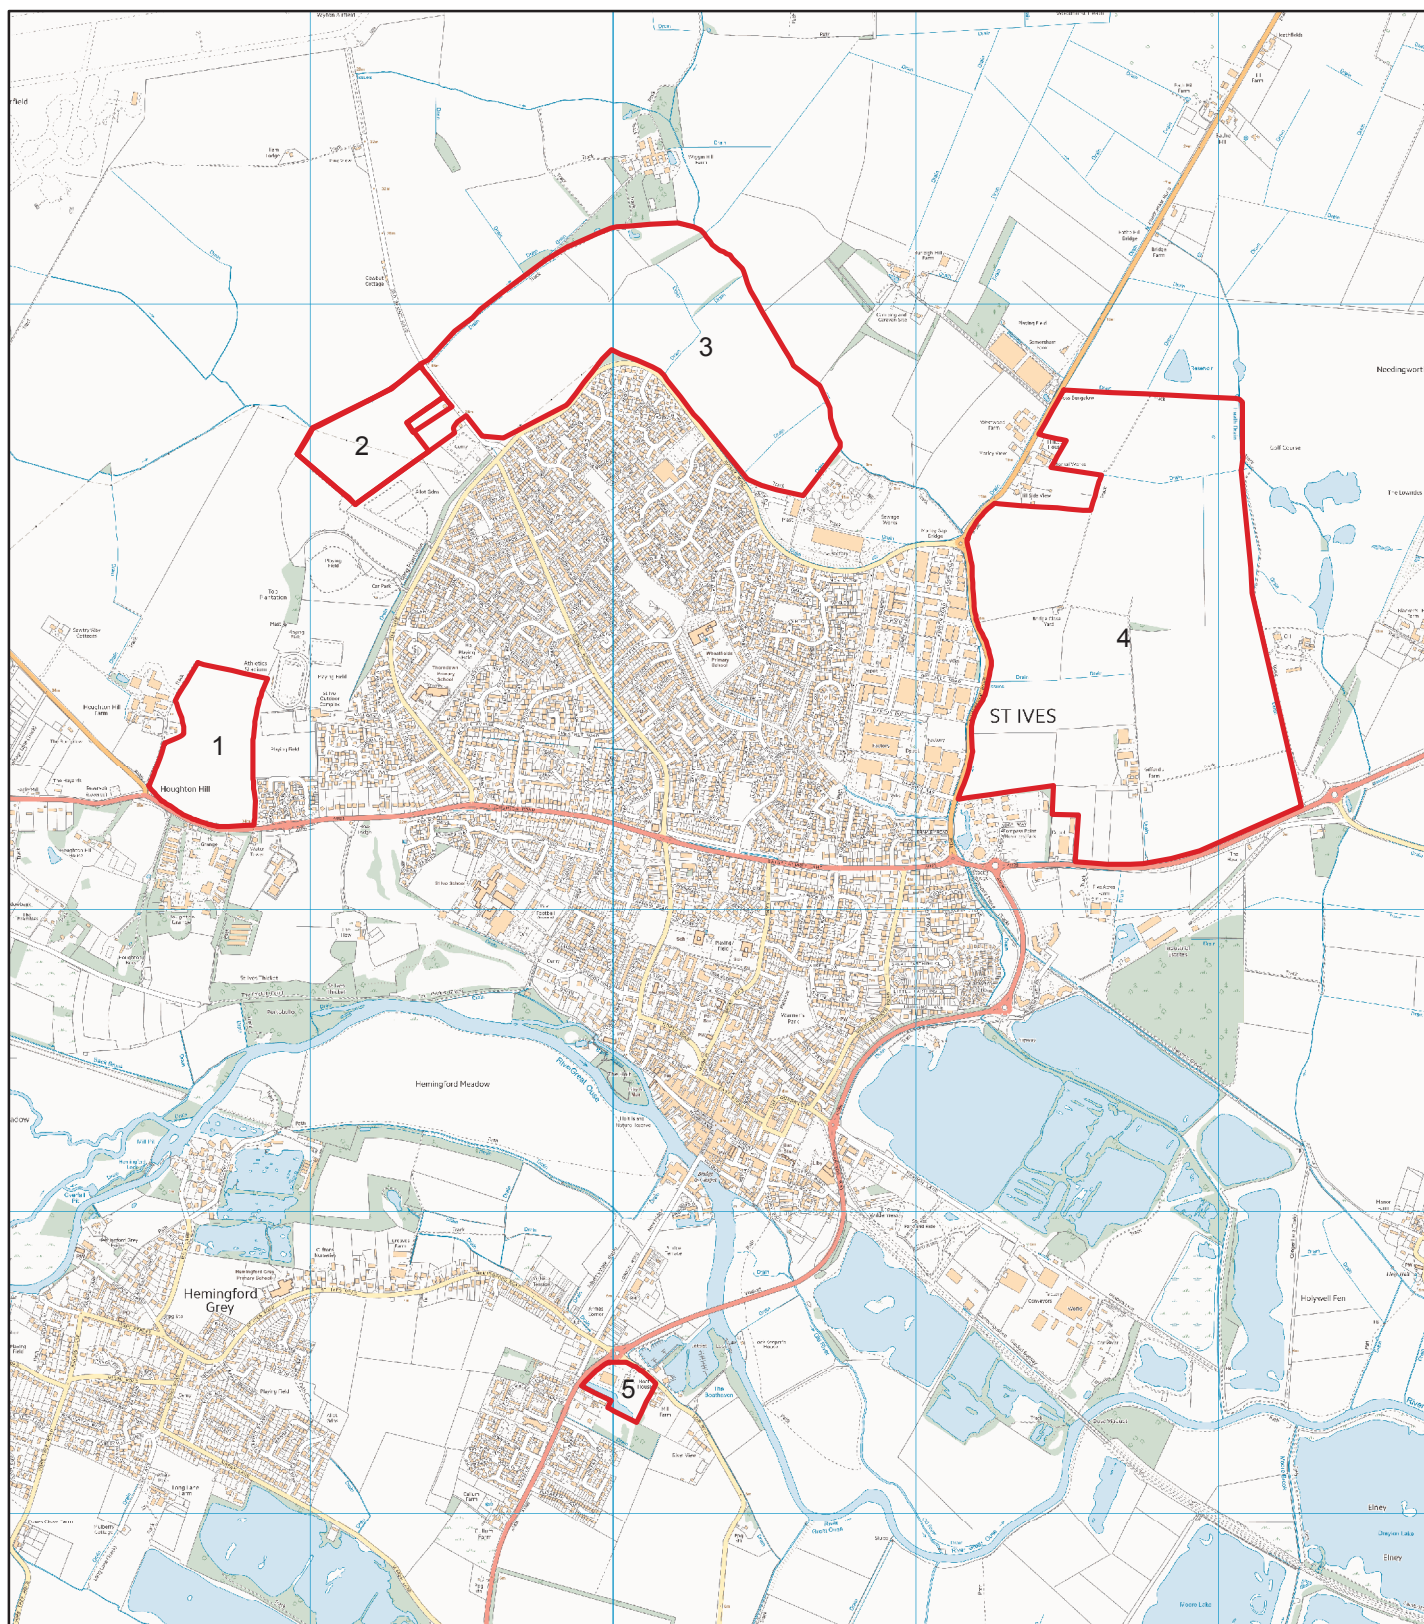

Omission Sites: Matter 8, St Ives

Scale =1:25,000

Date Created: 07/09/2018

1. North of Houghton Road
2. Old Ramsey Road, St Ives
3. North of St Ives (includes all of site 2)
4. Giffords Park, St Ives
5. Vindis Showroom, St Ives