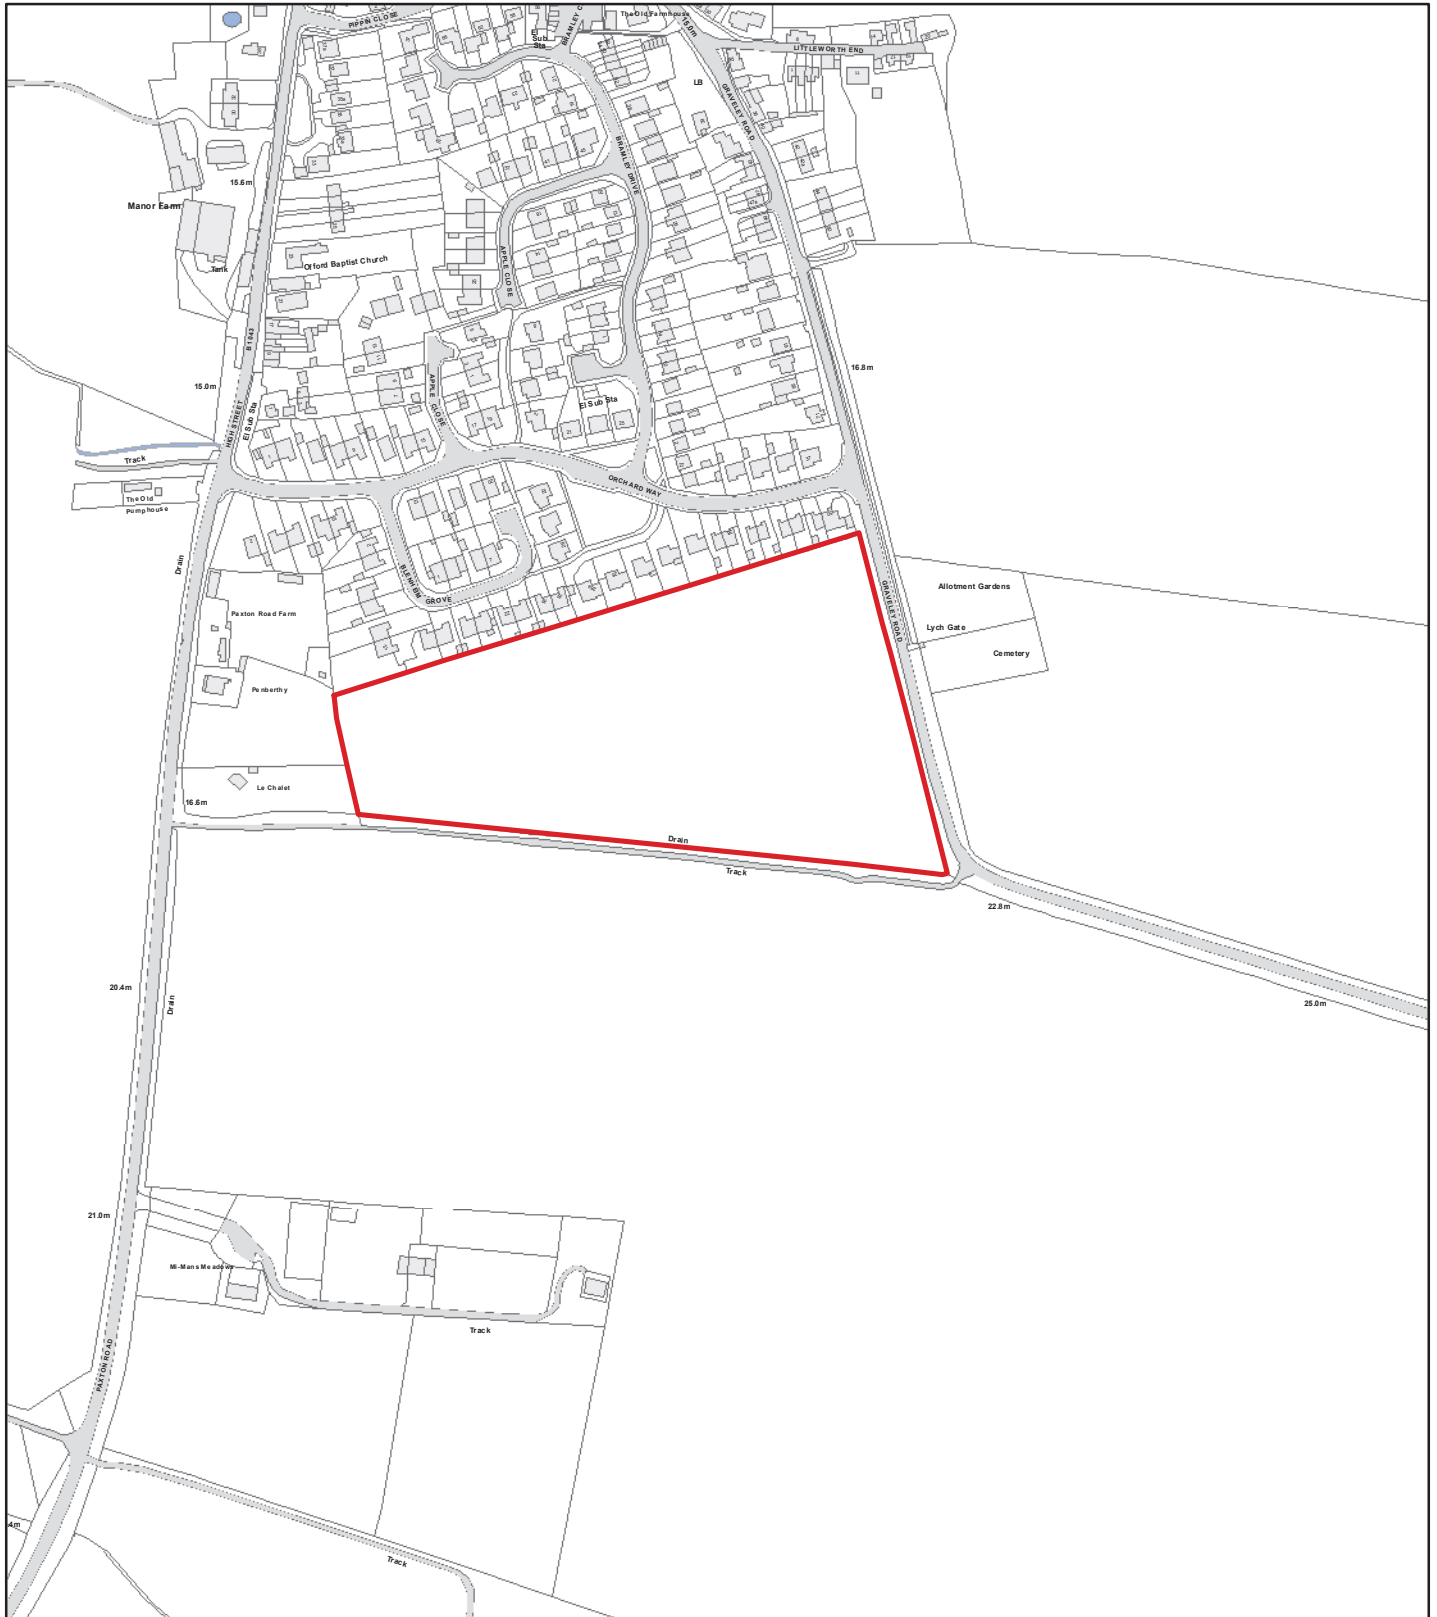

Omission Sites: Alternative/additional sites put forward in representations

N
Scale =1:4,000
Date Created: 21/09/2018

Land off Graveley Way, Offord D'Arcy