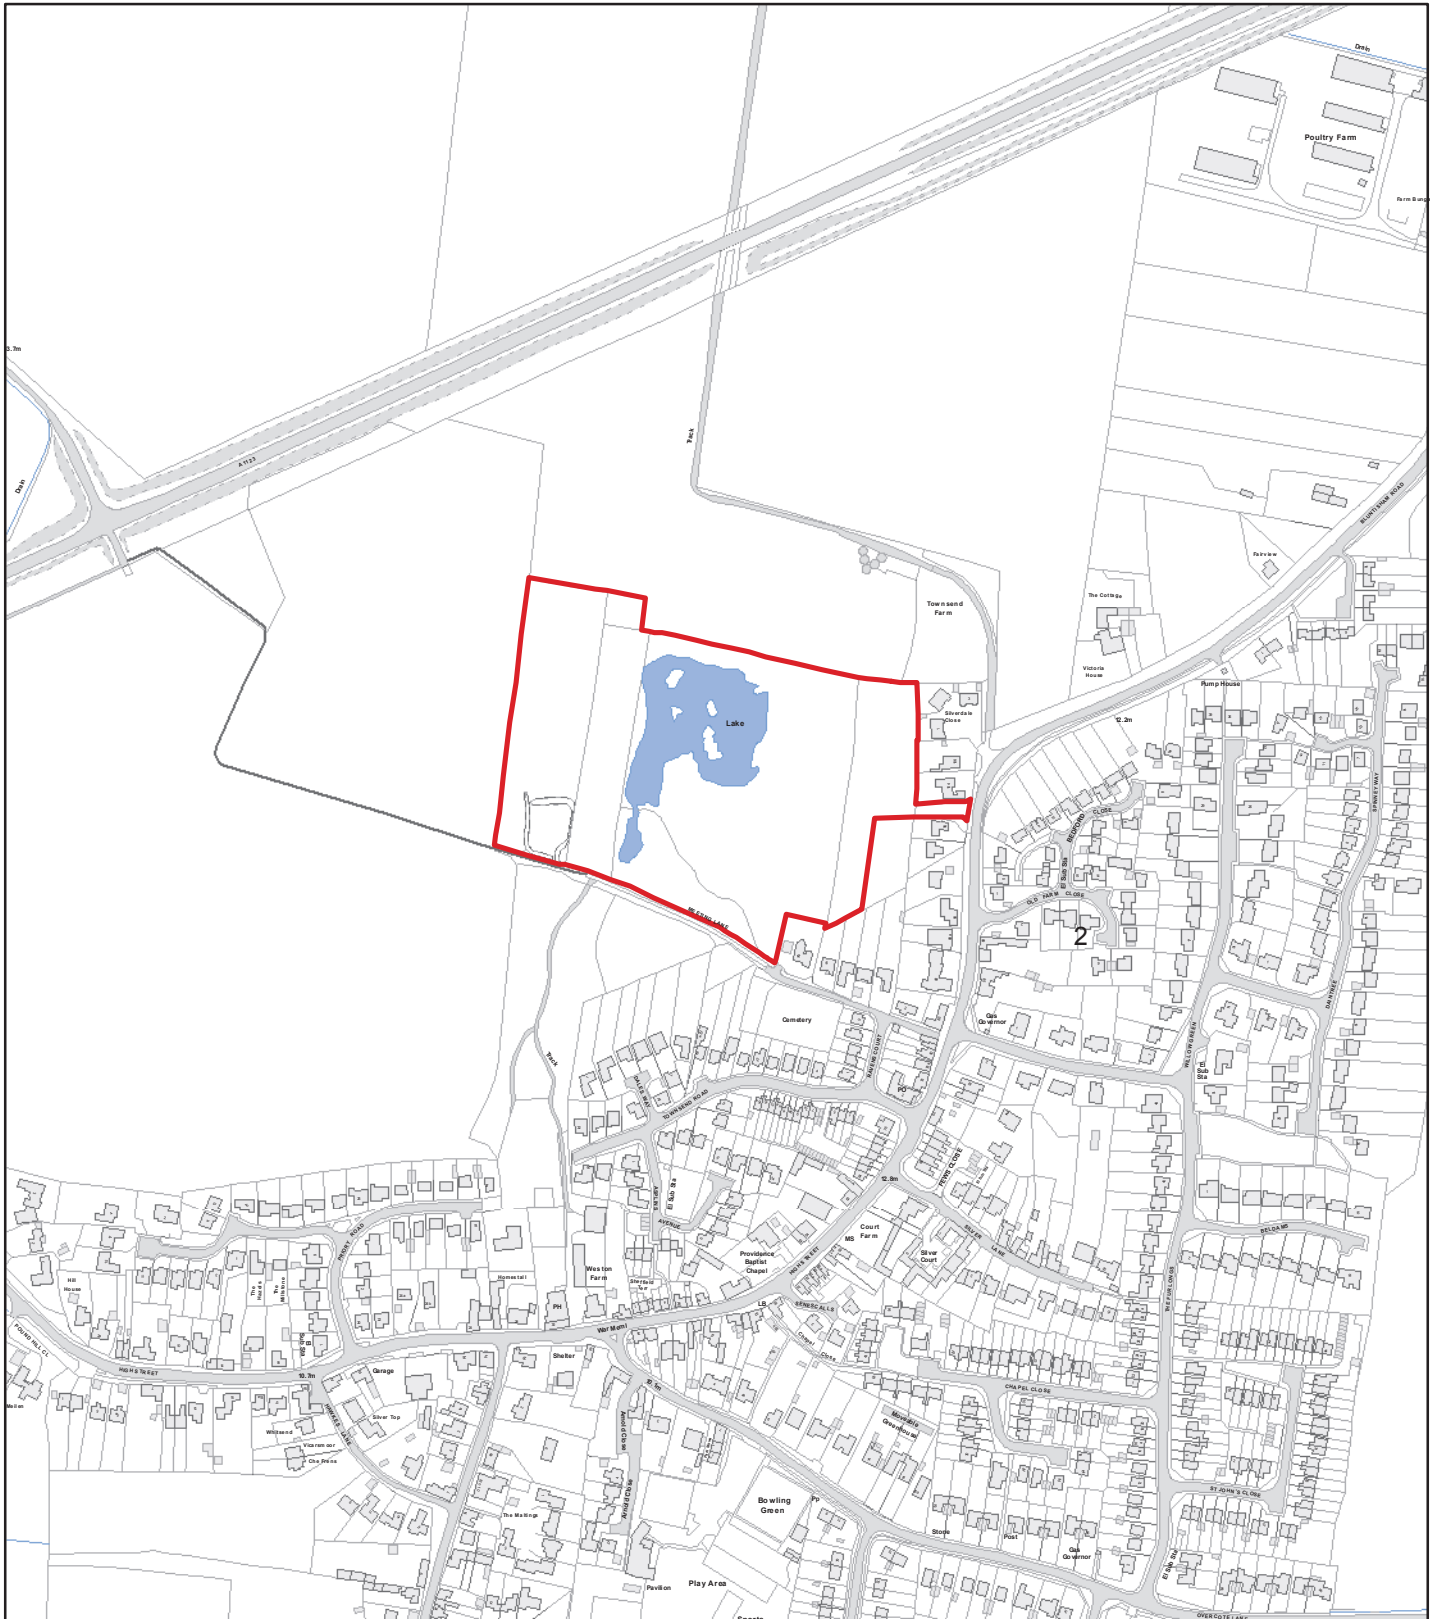

Omission Sites: Alternative/additional sites put forward in representations - Matter 11

Scale =1:5,000

Date Created: 18/09/2018

Land North of Meetings Lane, Needingworth