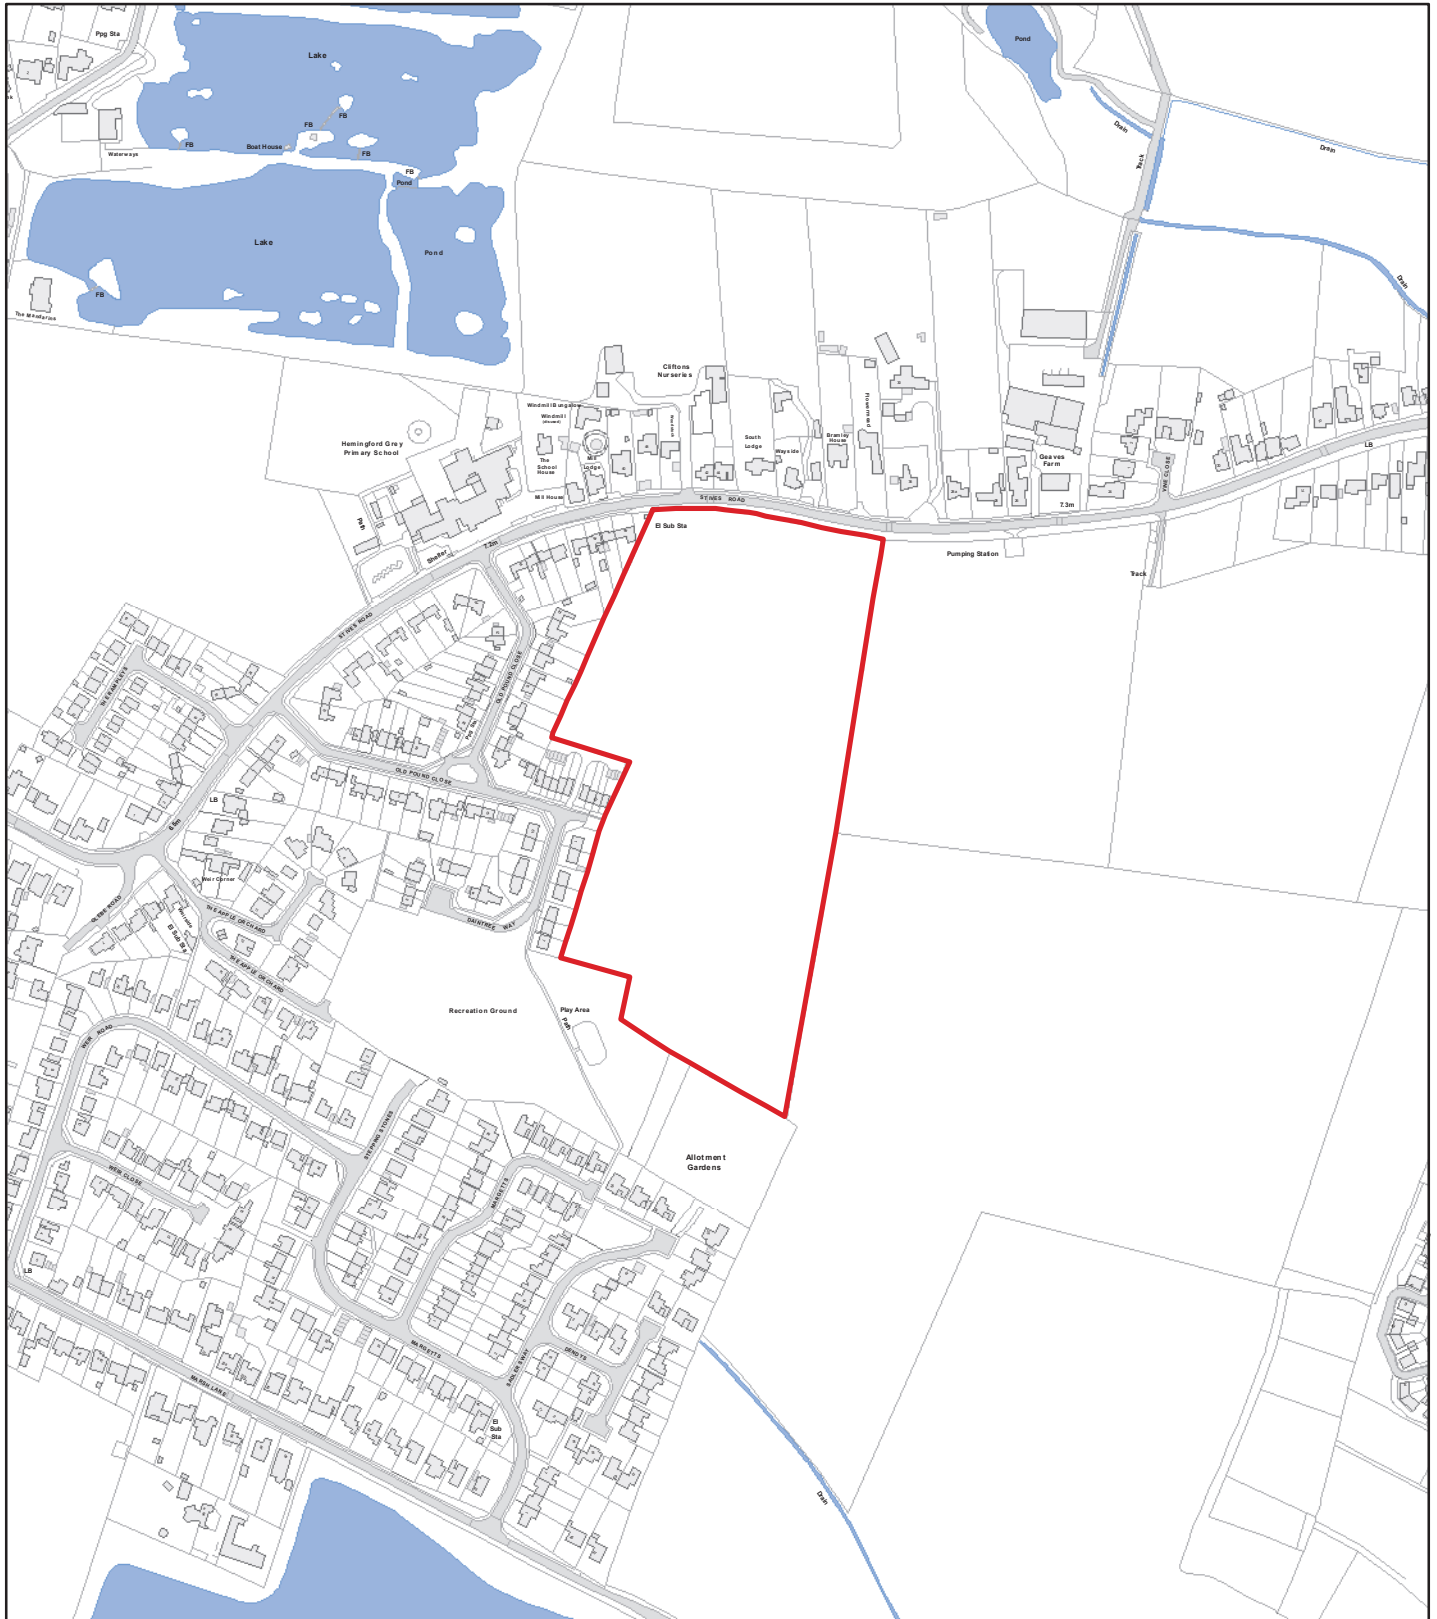

Omission Sites: Alternative/additional sites put forward in representations - Matter 11

N
Scale =1:5,000
Date Created: 18/09/2018

South of St Ives Road, East of Old Pound Close, Hemingford Grey