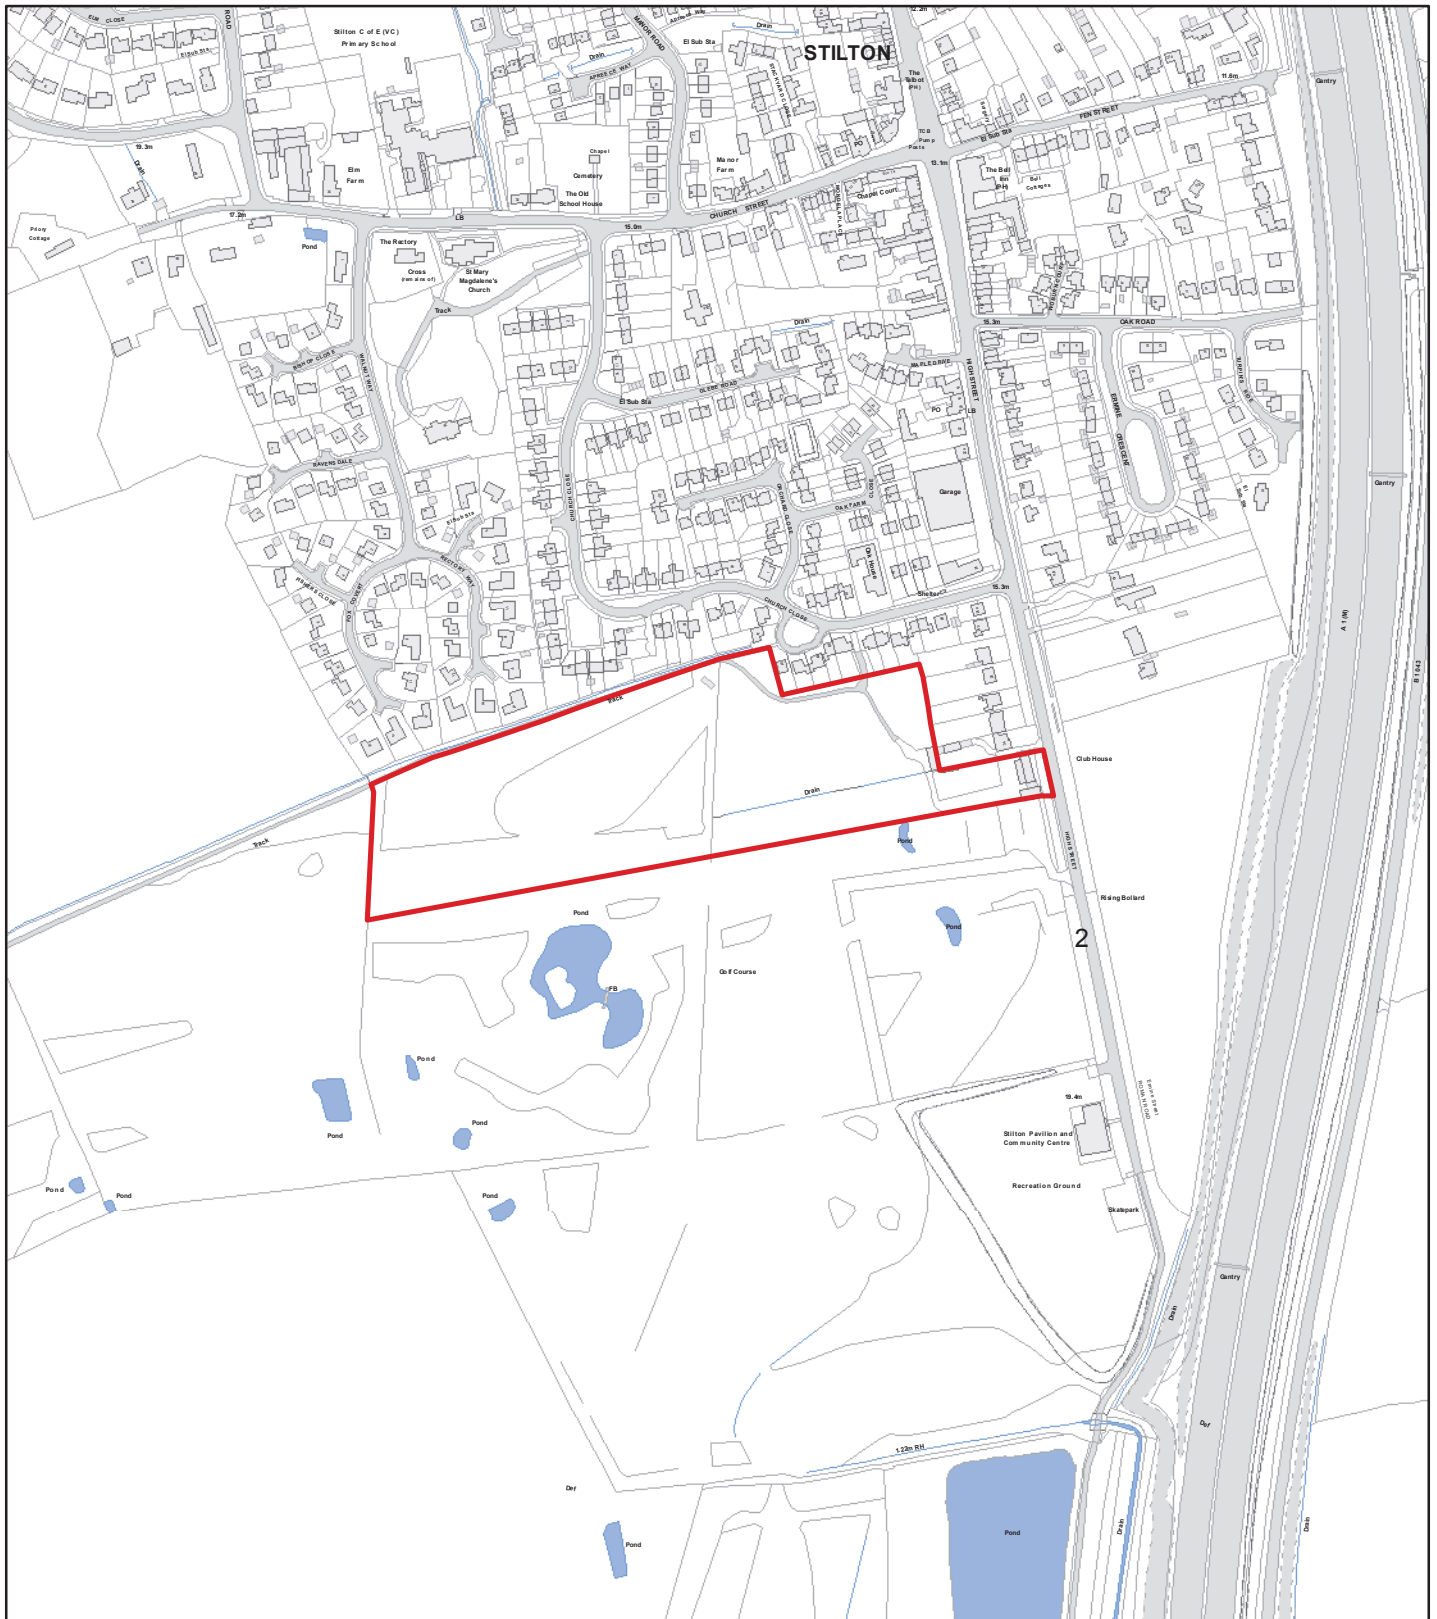

Omission Sites: Alternative/additional sites put forward in representations - Matter 11

Scale =1:5,000
Date Created: 18/09/2018

West of 34 High Street to south of Fox Covert, Stilton