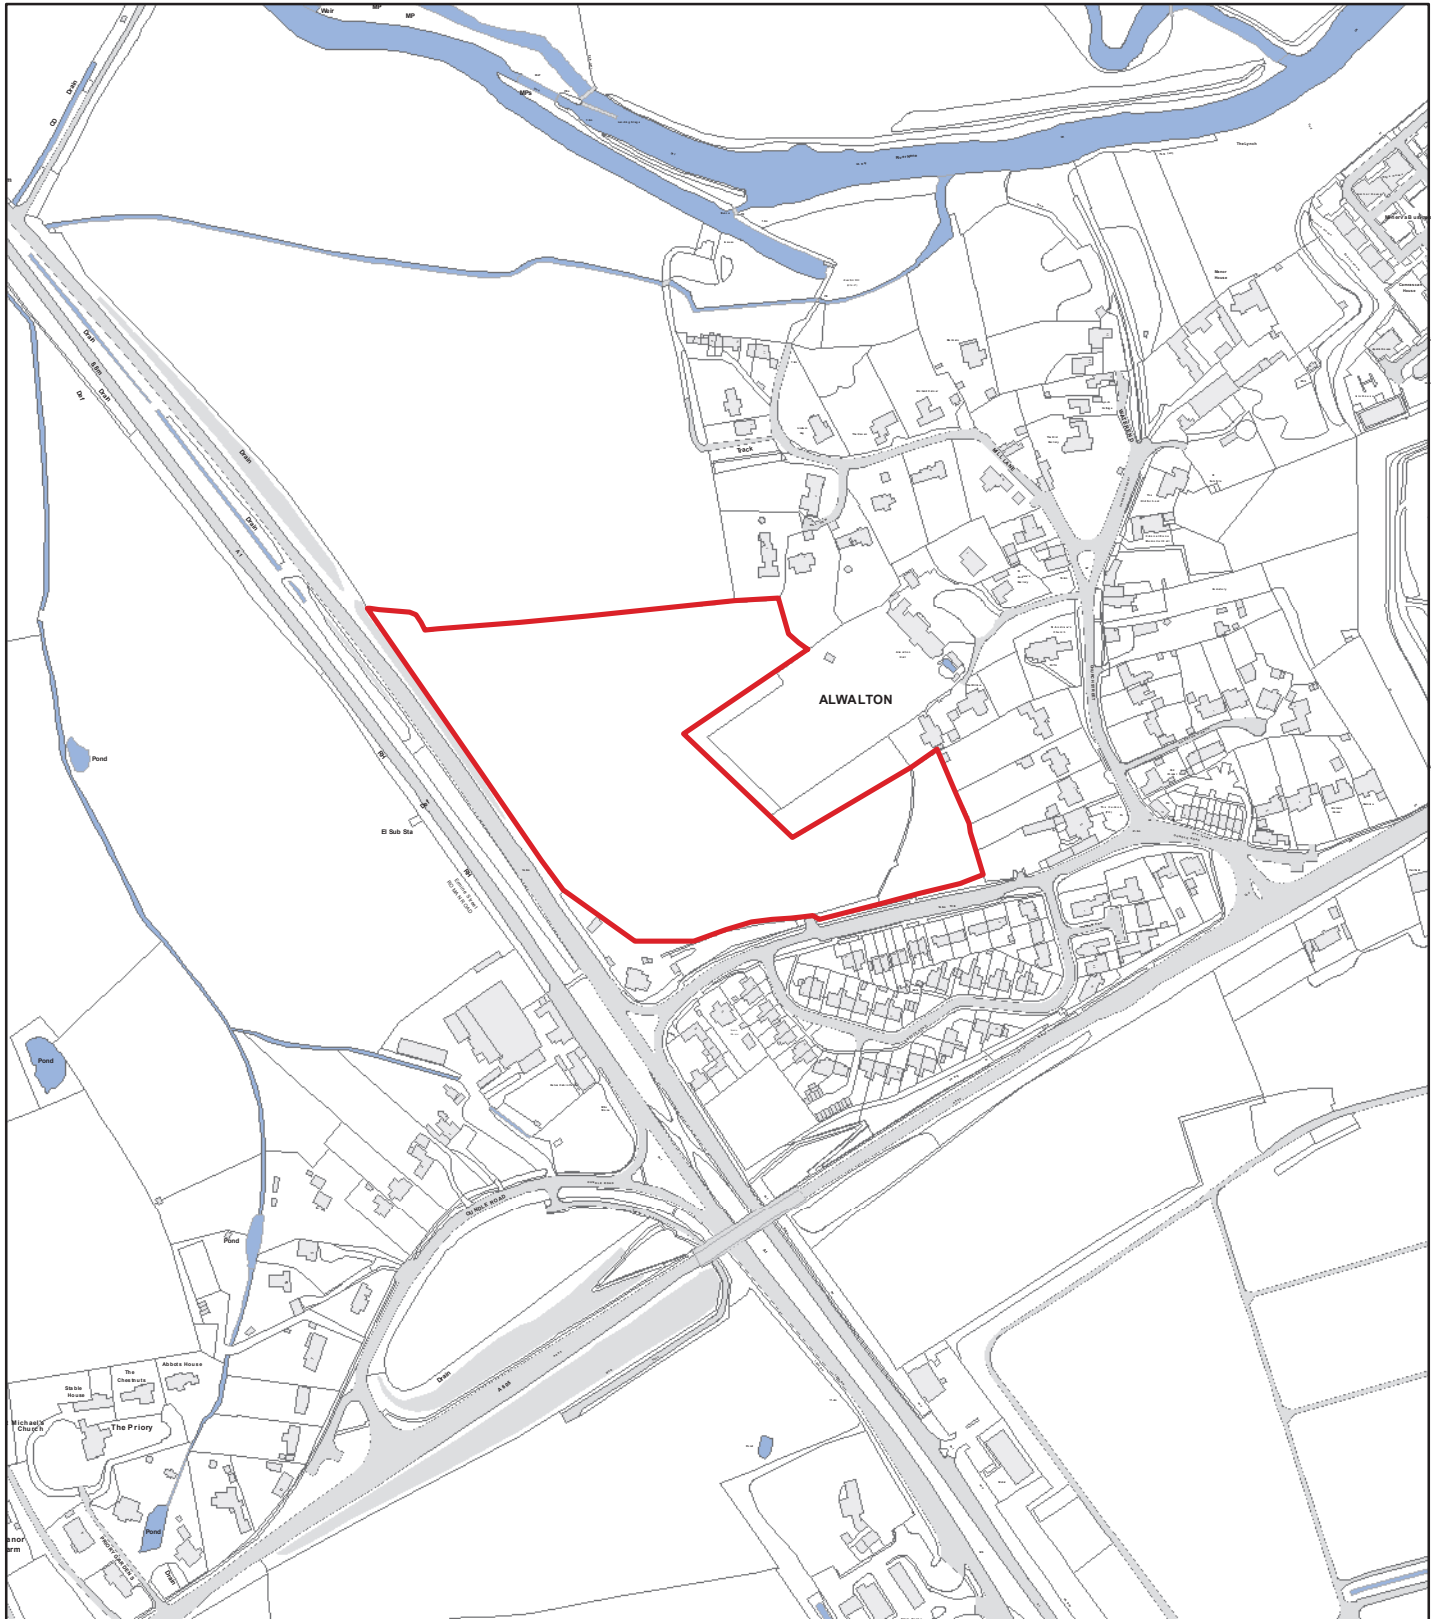

Omission Sites: Alternative/additional sites put forward in representations - Matter 11

Scale =1:5,000

Date Created: 18/09/2018

Land North of Oundle Road, Alwalton