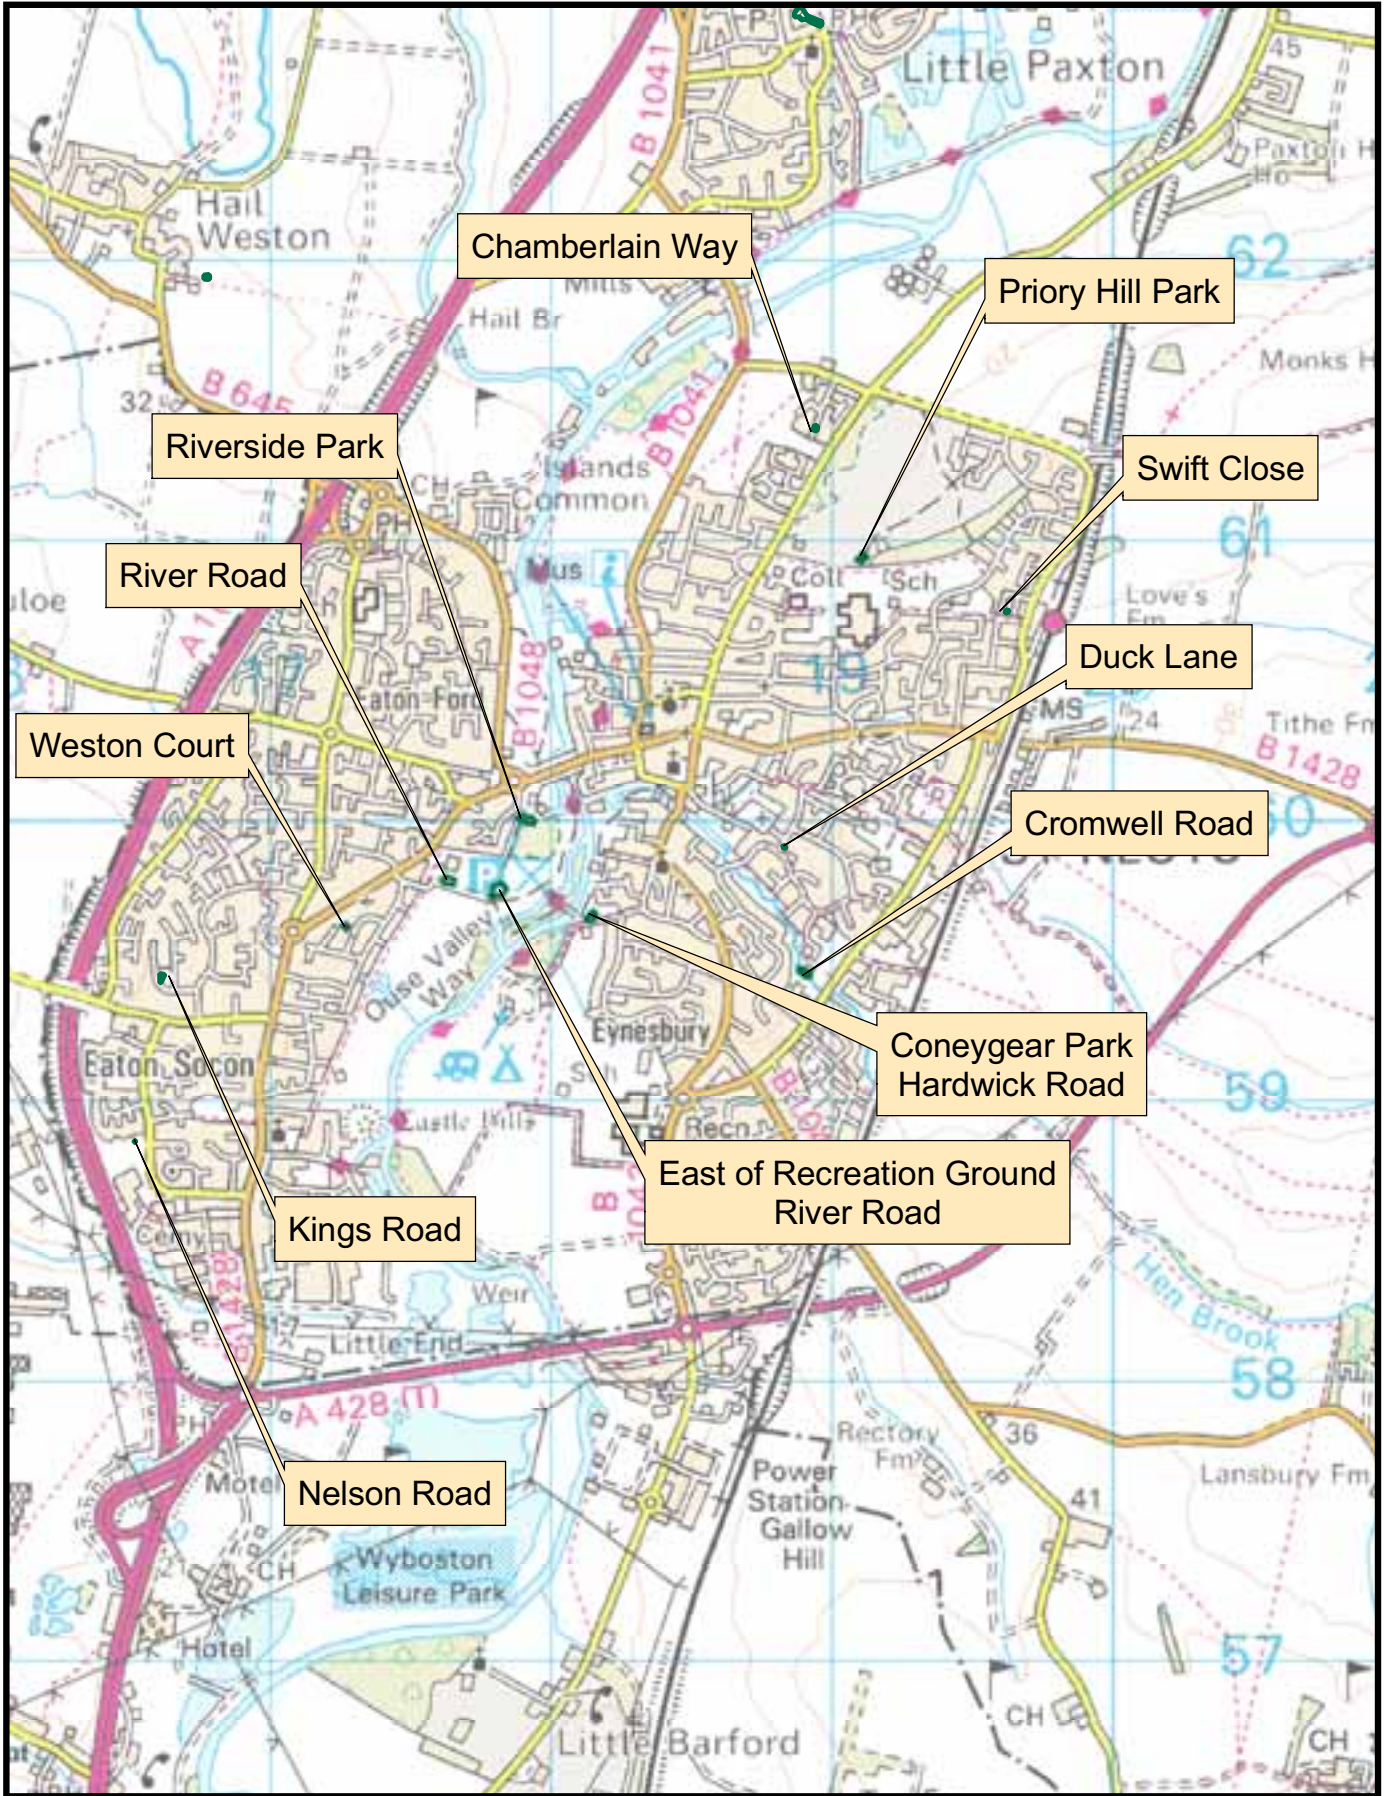

The Dogs Exclusion (Huntingdonshire) Order 2007

St Neots

Revised October 2007

- Parish Council
- Town Council
- District Council