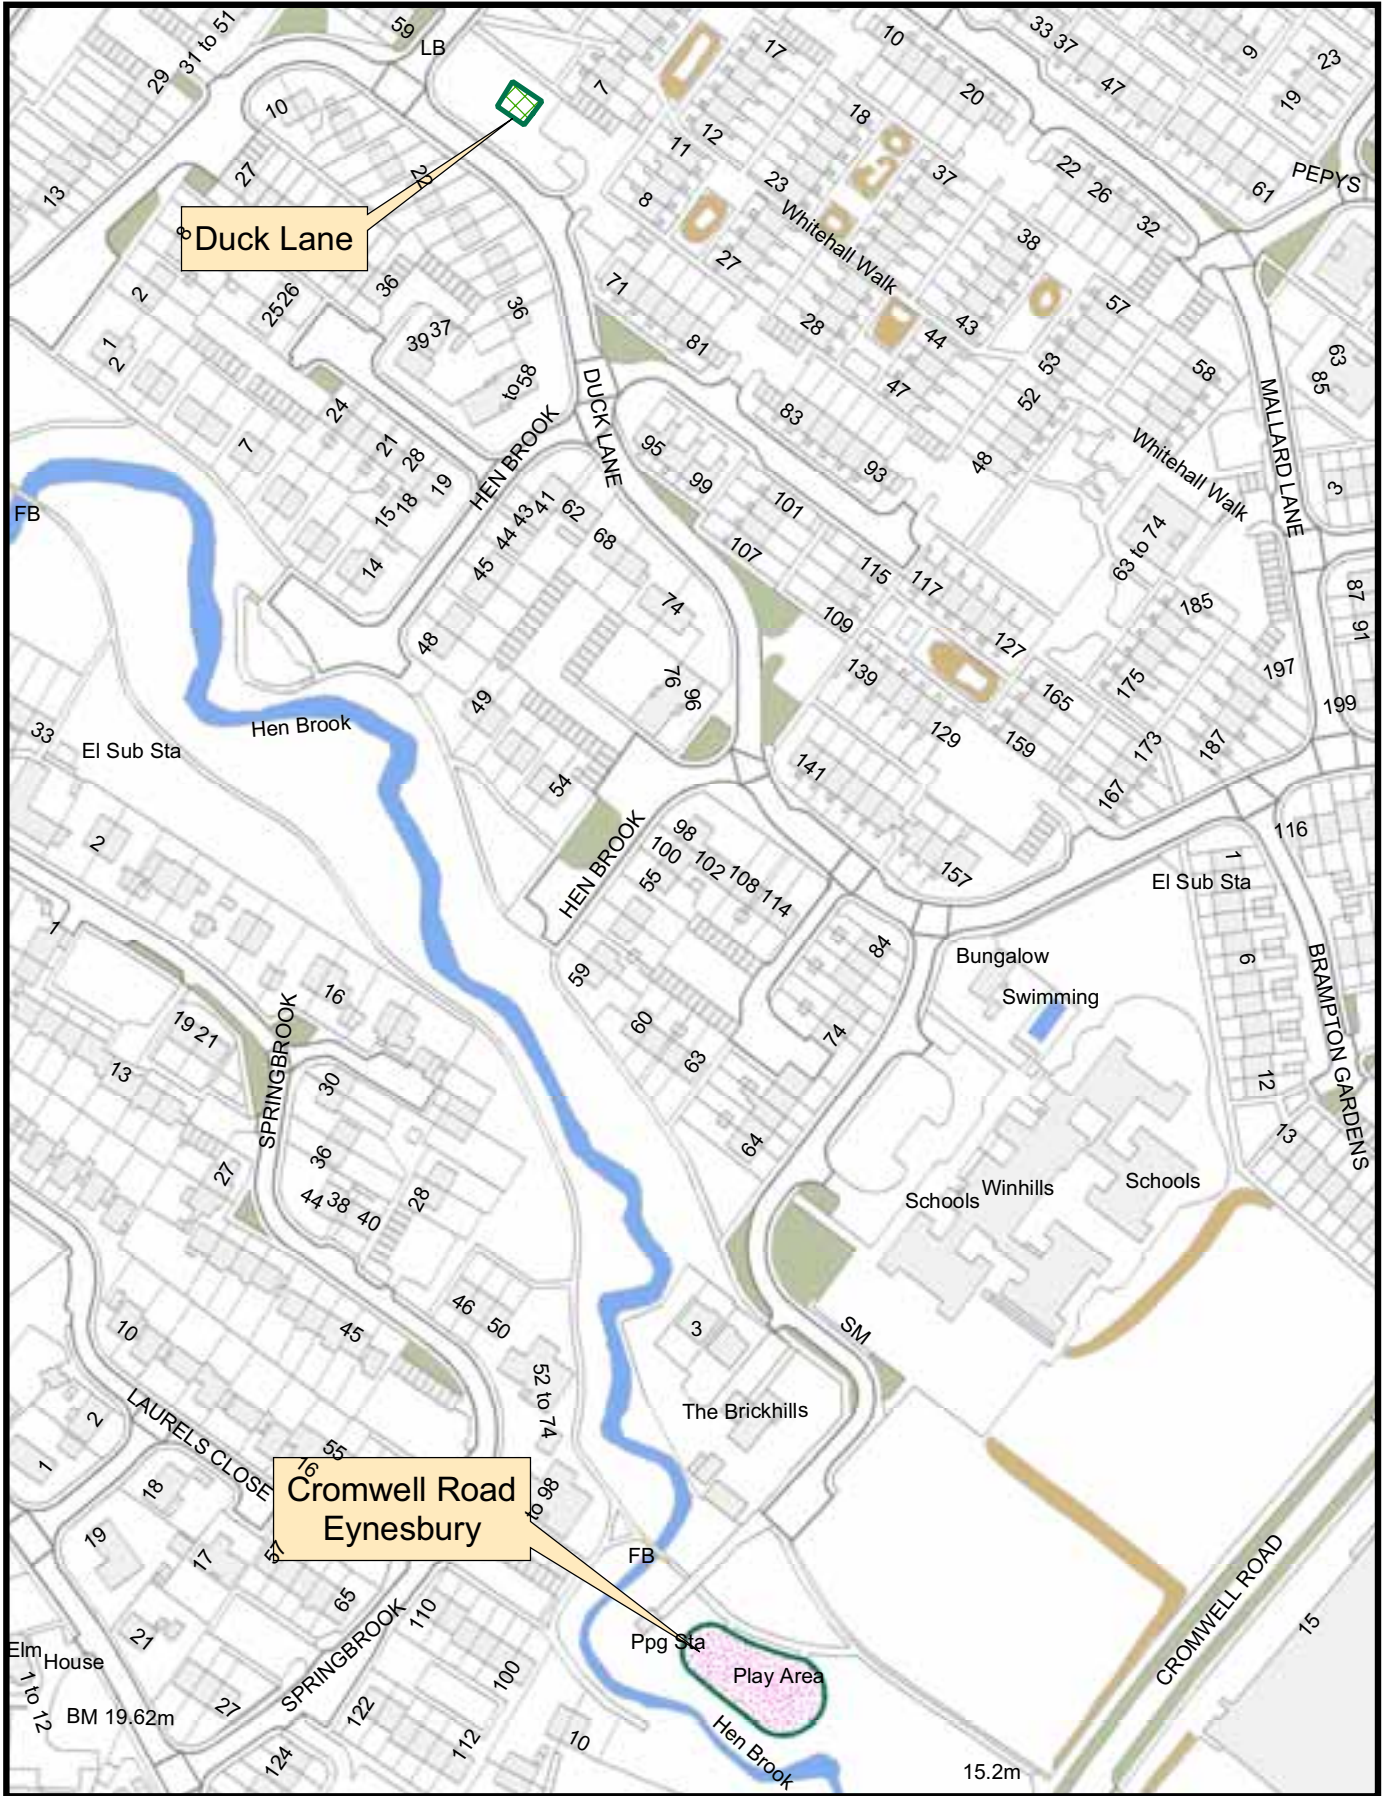

The Dogs Exclusion (Huntingdonshire) Order 2007

Revised October 2007

Playgrounds St Neots

- Town Council
- District Council