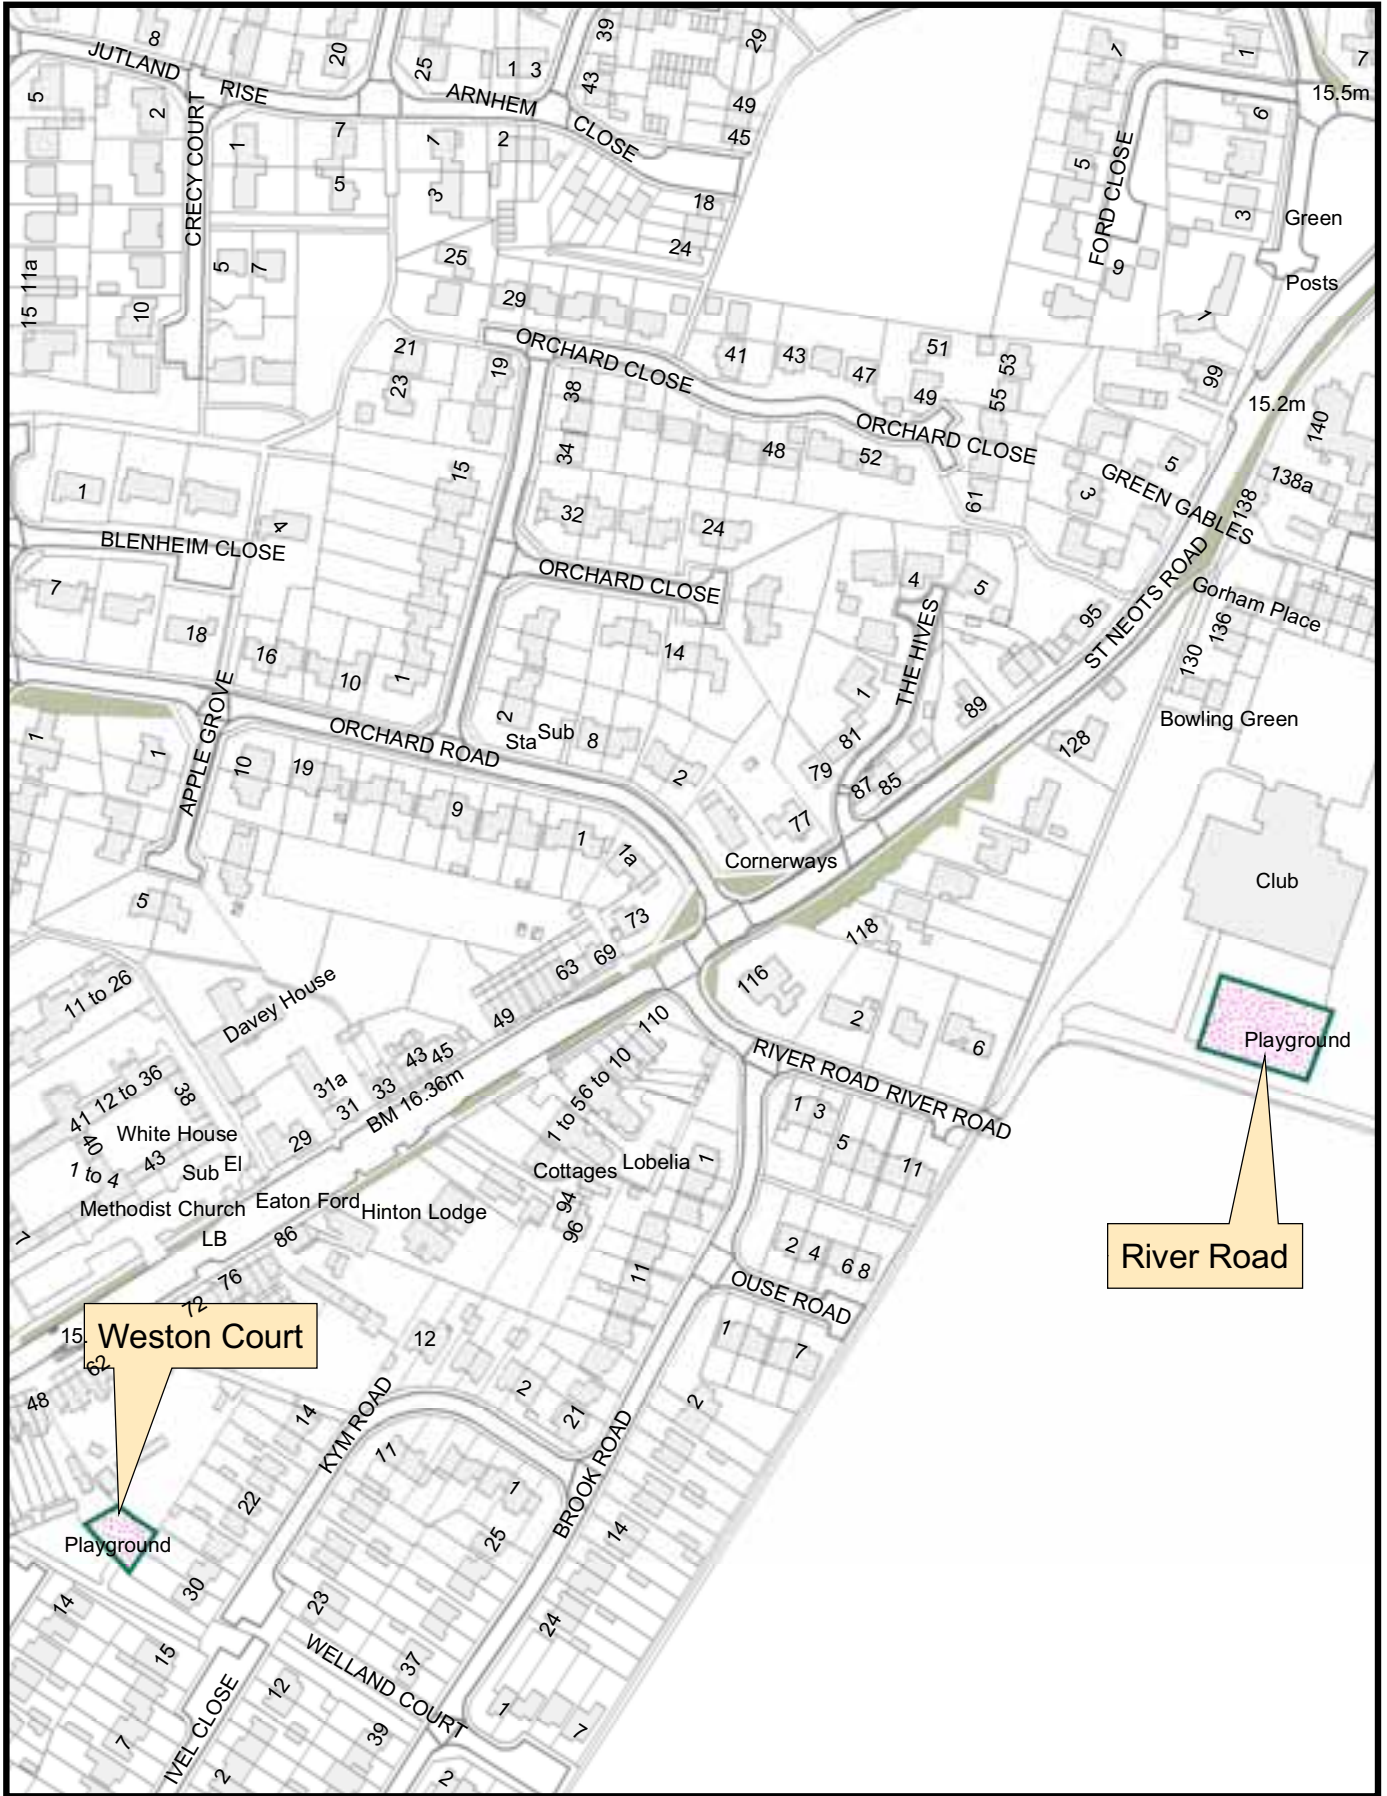

The Dogs Exclusion (Huntingdonshire) Order 2007

St Neots

Revised October 2007

-  Parish Council
-  Town Council
-  District Council

The Dogs Exclusion (Huntingdonshire) Order 2007

Revised October 2007

Playgrounds
Eaton Ford
St Neots

Riverside Park
St Neots Road
Eaton Ford

East of Recreation Ground
River Road
Eaton Ford

Coneygear Park
Hardwick Road
Eynesbury

Playgrounds St Neots

Revised October 2007

	Town Council
	District Council

The Dogs Exclusion (Huntingdonshire) Order 2007

Nelson Road

Playground
Eaton Socon
St Neots

Revised October 2007

	Town Council
	District Council

The Dogs Exclusion (Huntingdonshire) Order 2007

Playgrounds Eaton Ford St Neots

Revised October 2007

 Exclusion - Land Designated Specifically