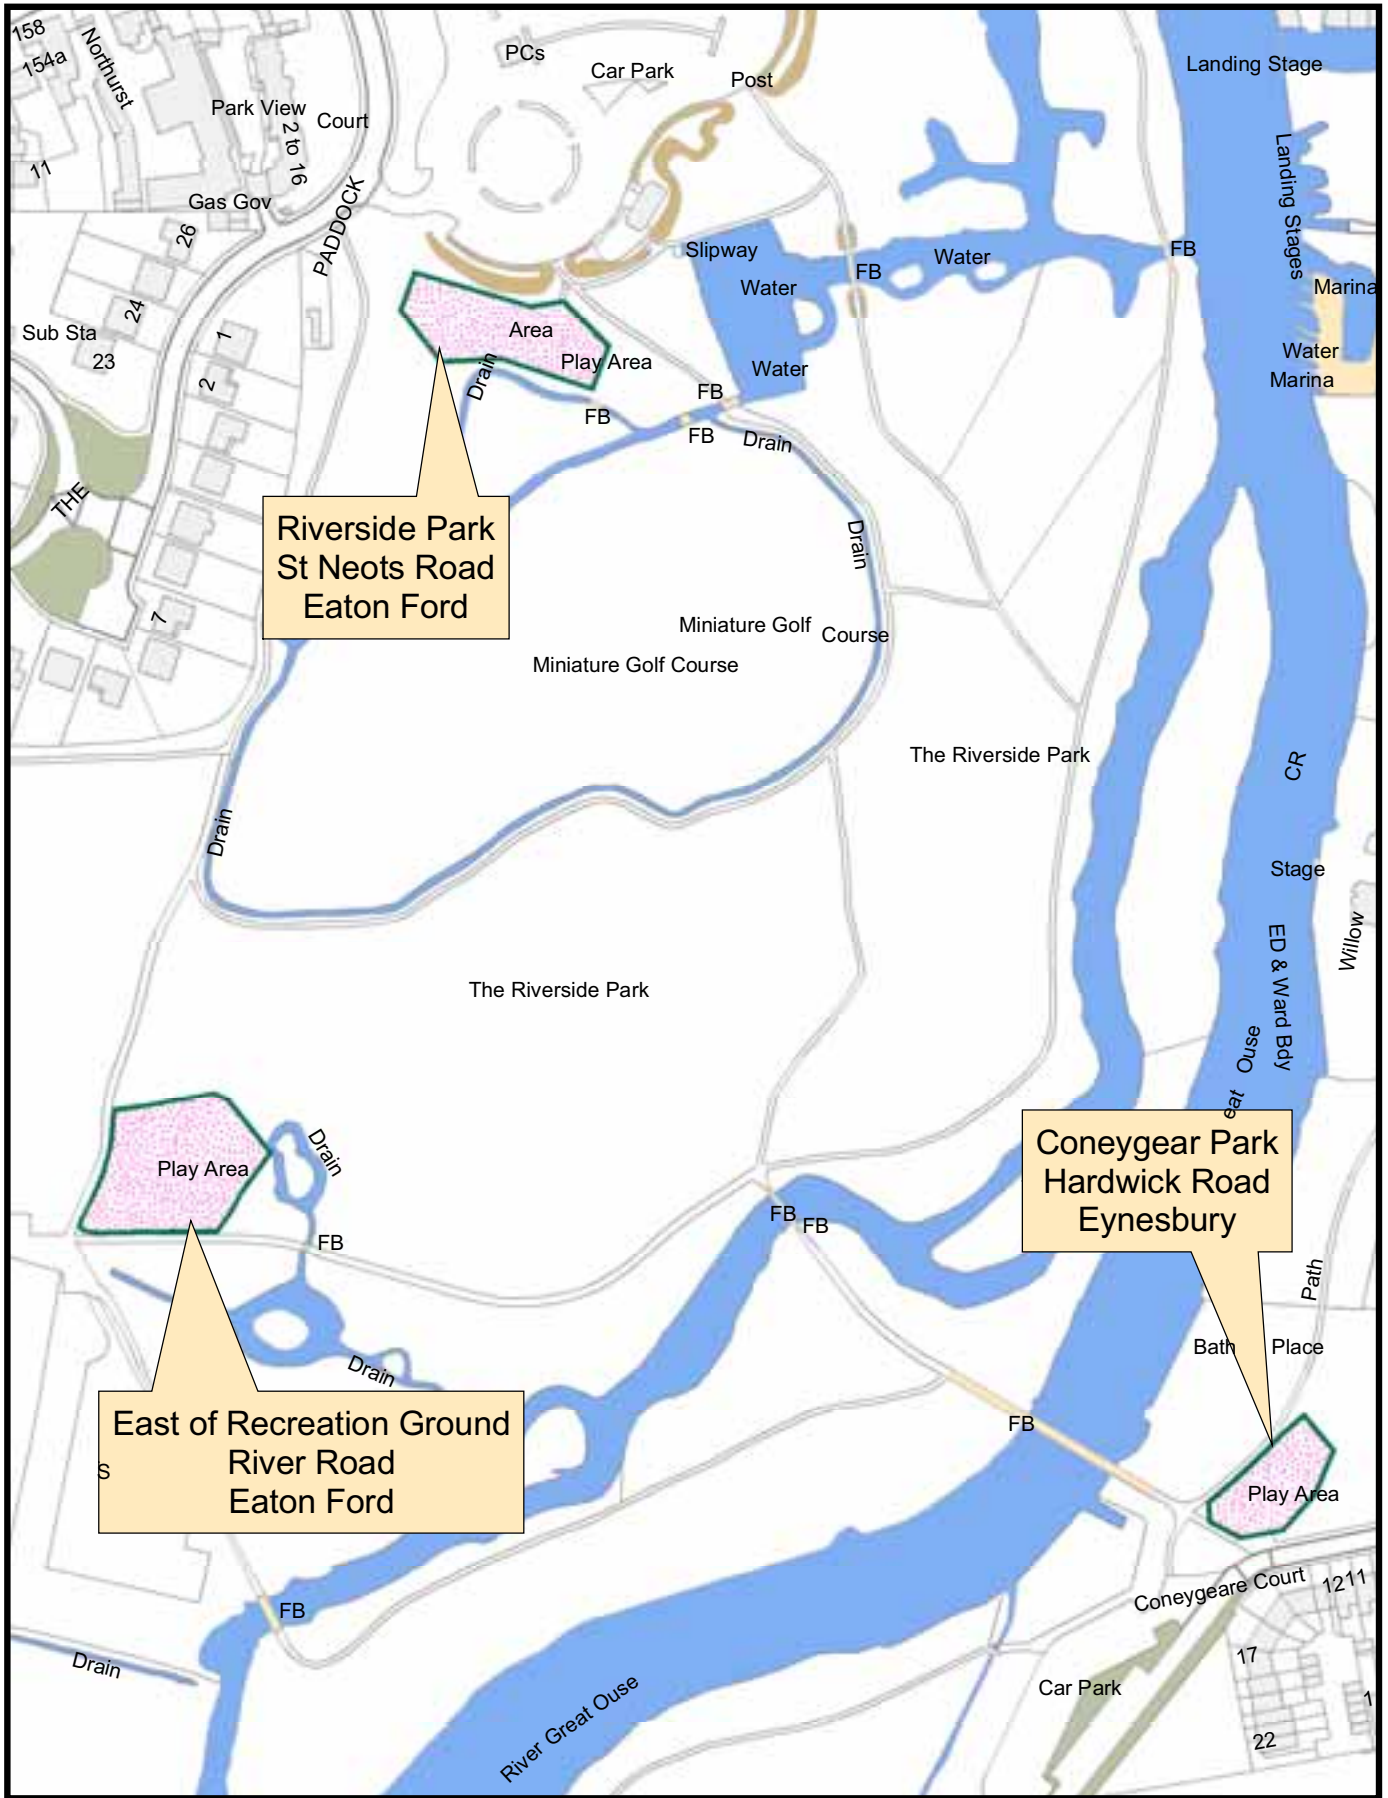

Riverside Park
St Neots Road
Eaton Ford

East of Recreation Ground
River Road
Eaton Ford

Coneygear Park
Hardwick Road
Eynesbury

Playgrounds St Neots

Revised October 2007

	Town Council
	District Council

The Dogs Exclusion (Huntingdonshire) Order 2007